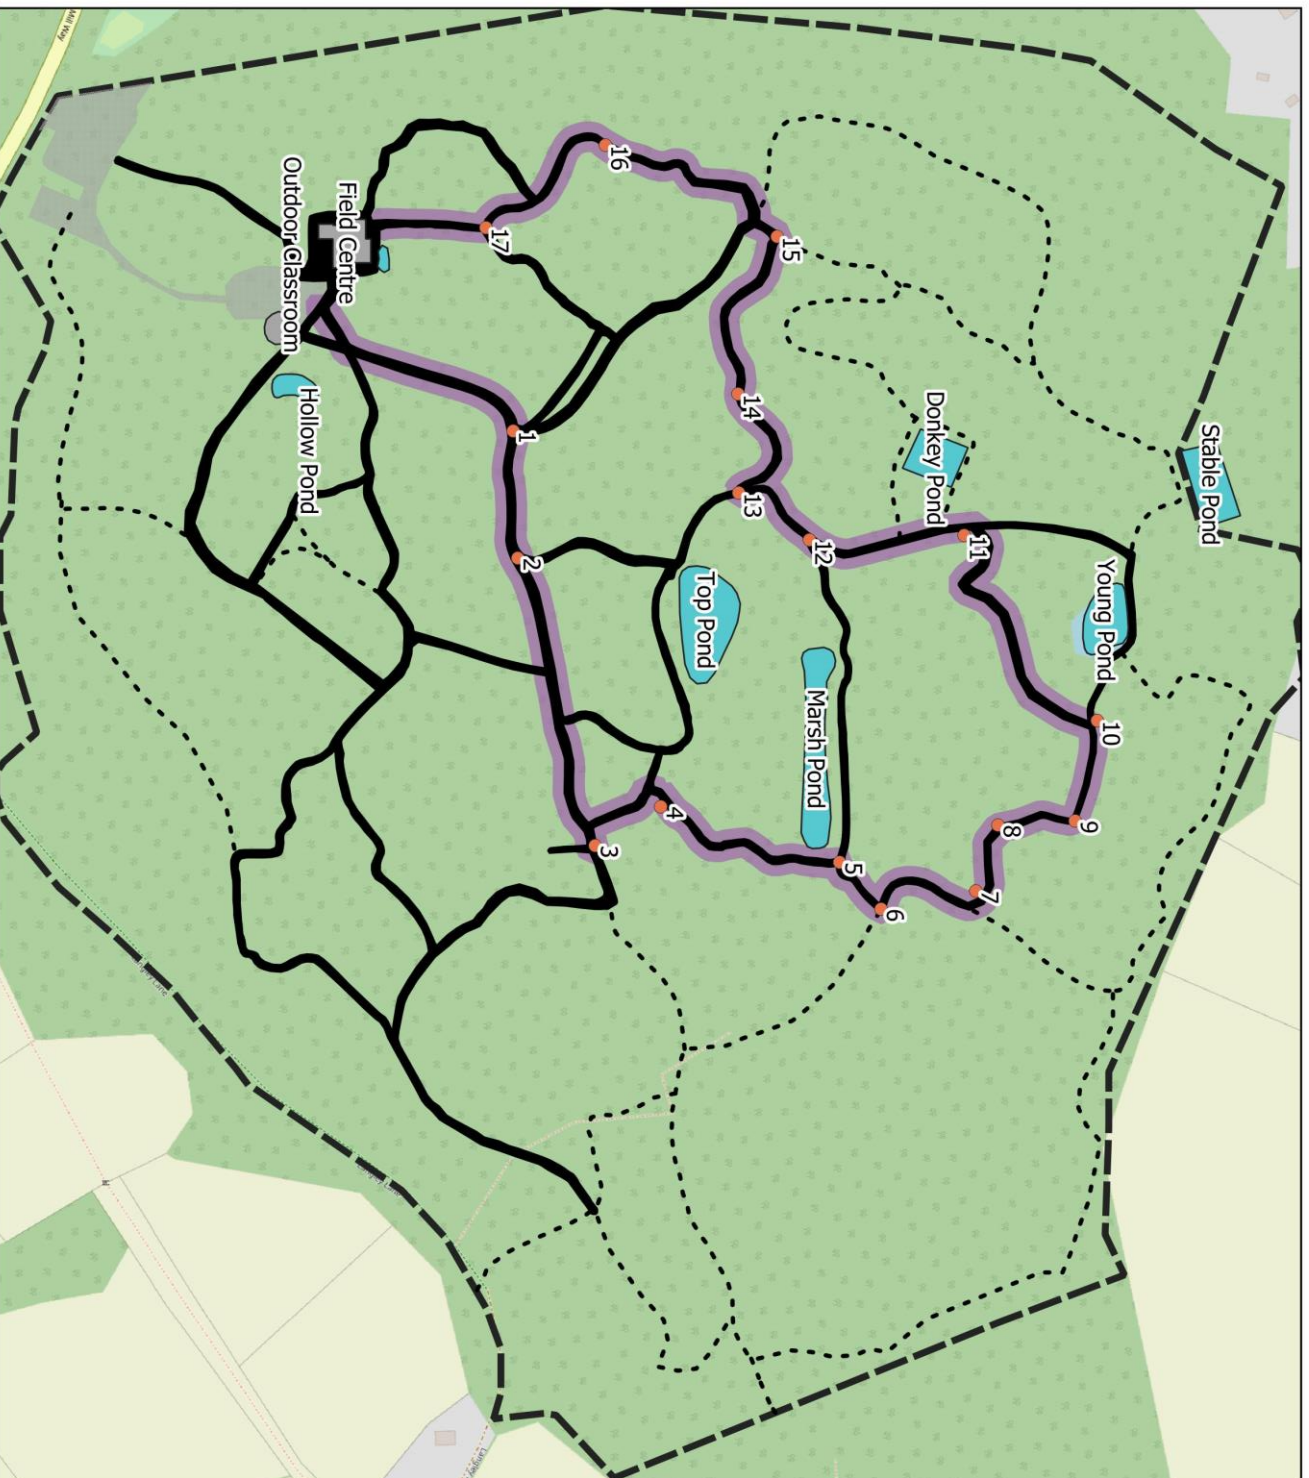

Orienteering

Legend

- Main Paths 
- No-go paths 
- Activity Route 
- Post Numbers* 

**If you get lost call
01372 379509**

Orienteering Trail

Session Map

Legend Details

Main Paths

The main paths for exploring the reserve

No-go Paths

Smaller trails which you might see but aren't advised for groups

Activity Trail

The route you should follow for this session

*Post Numbers

Numbered posts used for the orienteering trail, useful for locating yourself on the map

Other tips for navigating Nower Wood

- If you get lost and want to return to the education centre, walk uphill until you find the blue rope trail which you can follow in either direction back to the building
- You can call the centre on 01372 379509 in case of emergencies, some parts of the reserve don't have phone service, but you don't have to travel far to find some

Orienteering

Legend

- Main Paths 
- No-go paths 
- Activity Route 
- Post Numbers* 

**If you get lost call
01372 379509**

0 50 100 m