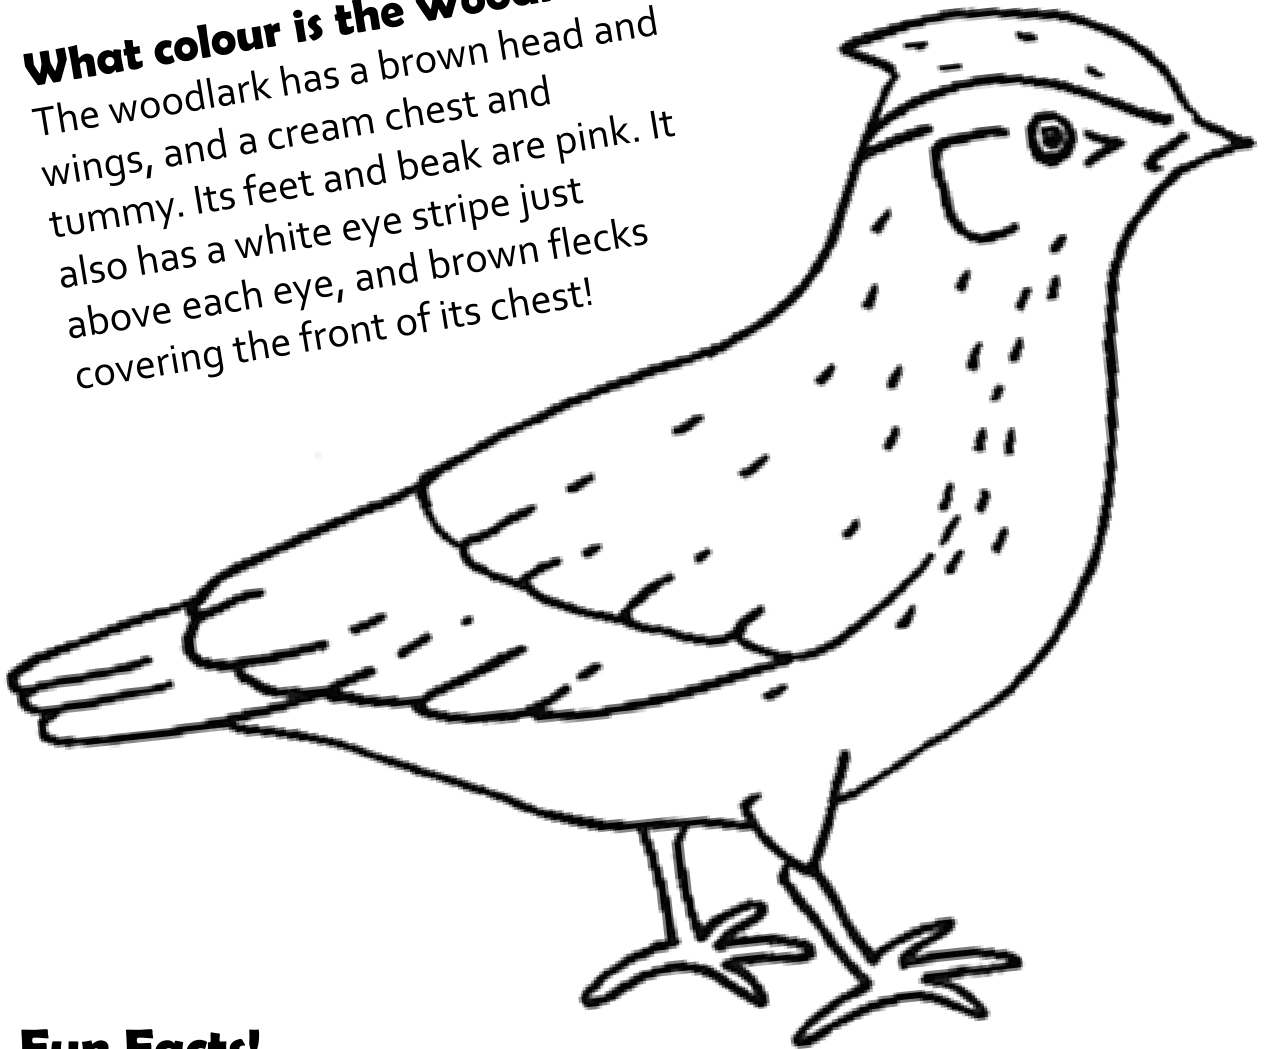

Your name: _____

THAMES BASIN HEATHS
PARTNERSHIP

Colouring in our heaths:

Woodlark

Scientific name: *Lullula arborea*

What colour is the Woodlark?
The woodlark has a brown head and wings, and a cream chest and tummy. Its feet and beak are pink. It also has a white eye stripe just above each eye, and brown flecks covering the front of its chest!

Fun Facts!

- The male woodlark has a beautiful fluting song; a sure sign that spring has arrived on the heaths!
- You might see a woodlark walking around on bare ground. They will be eating up insects off the floor!