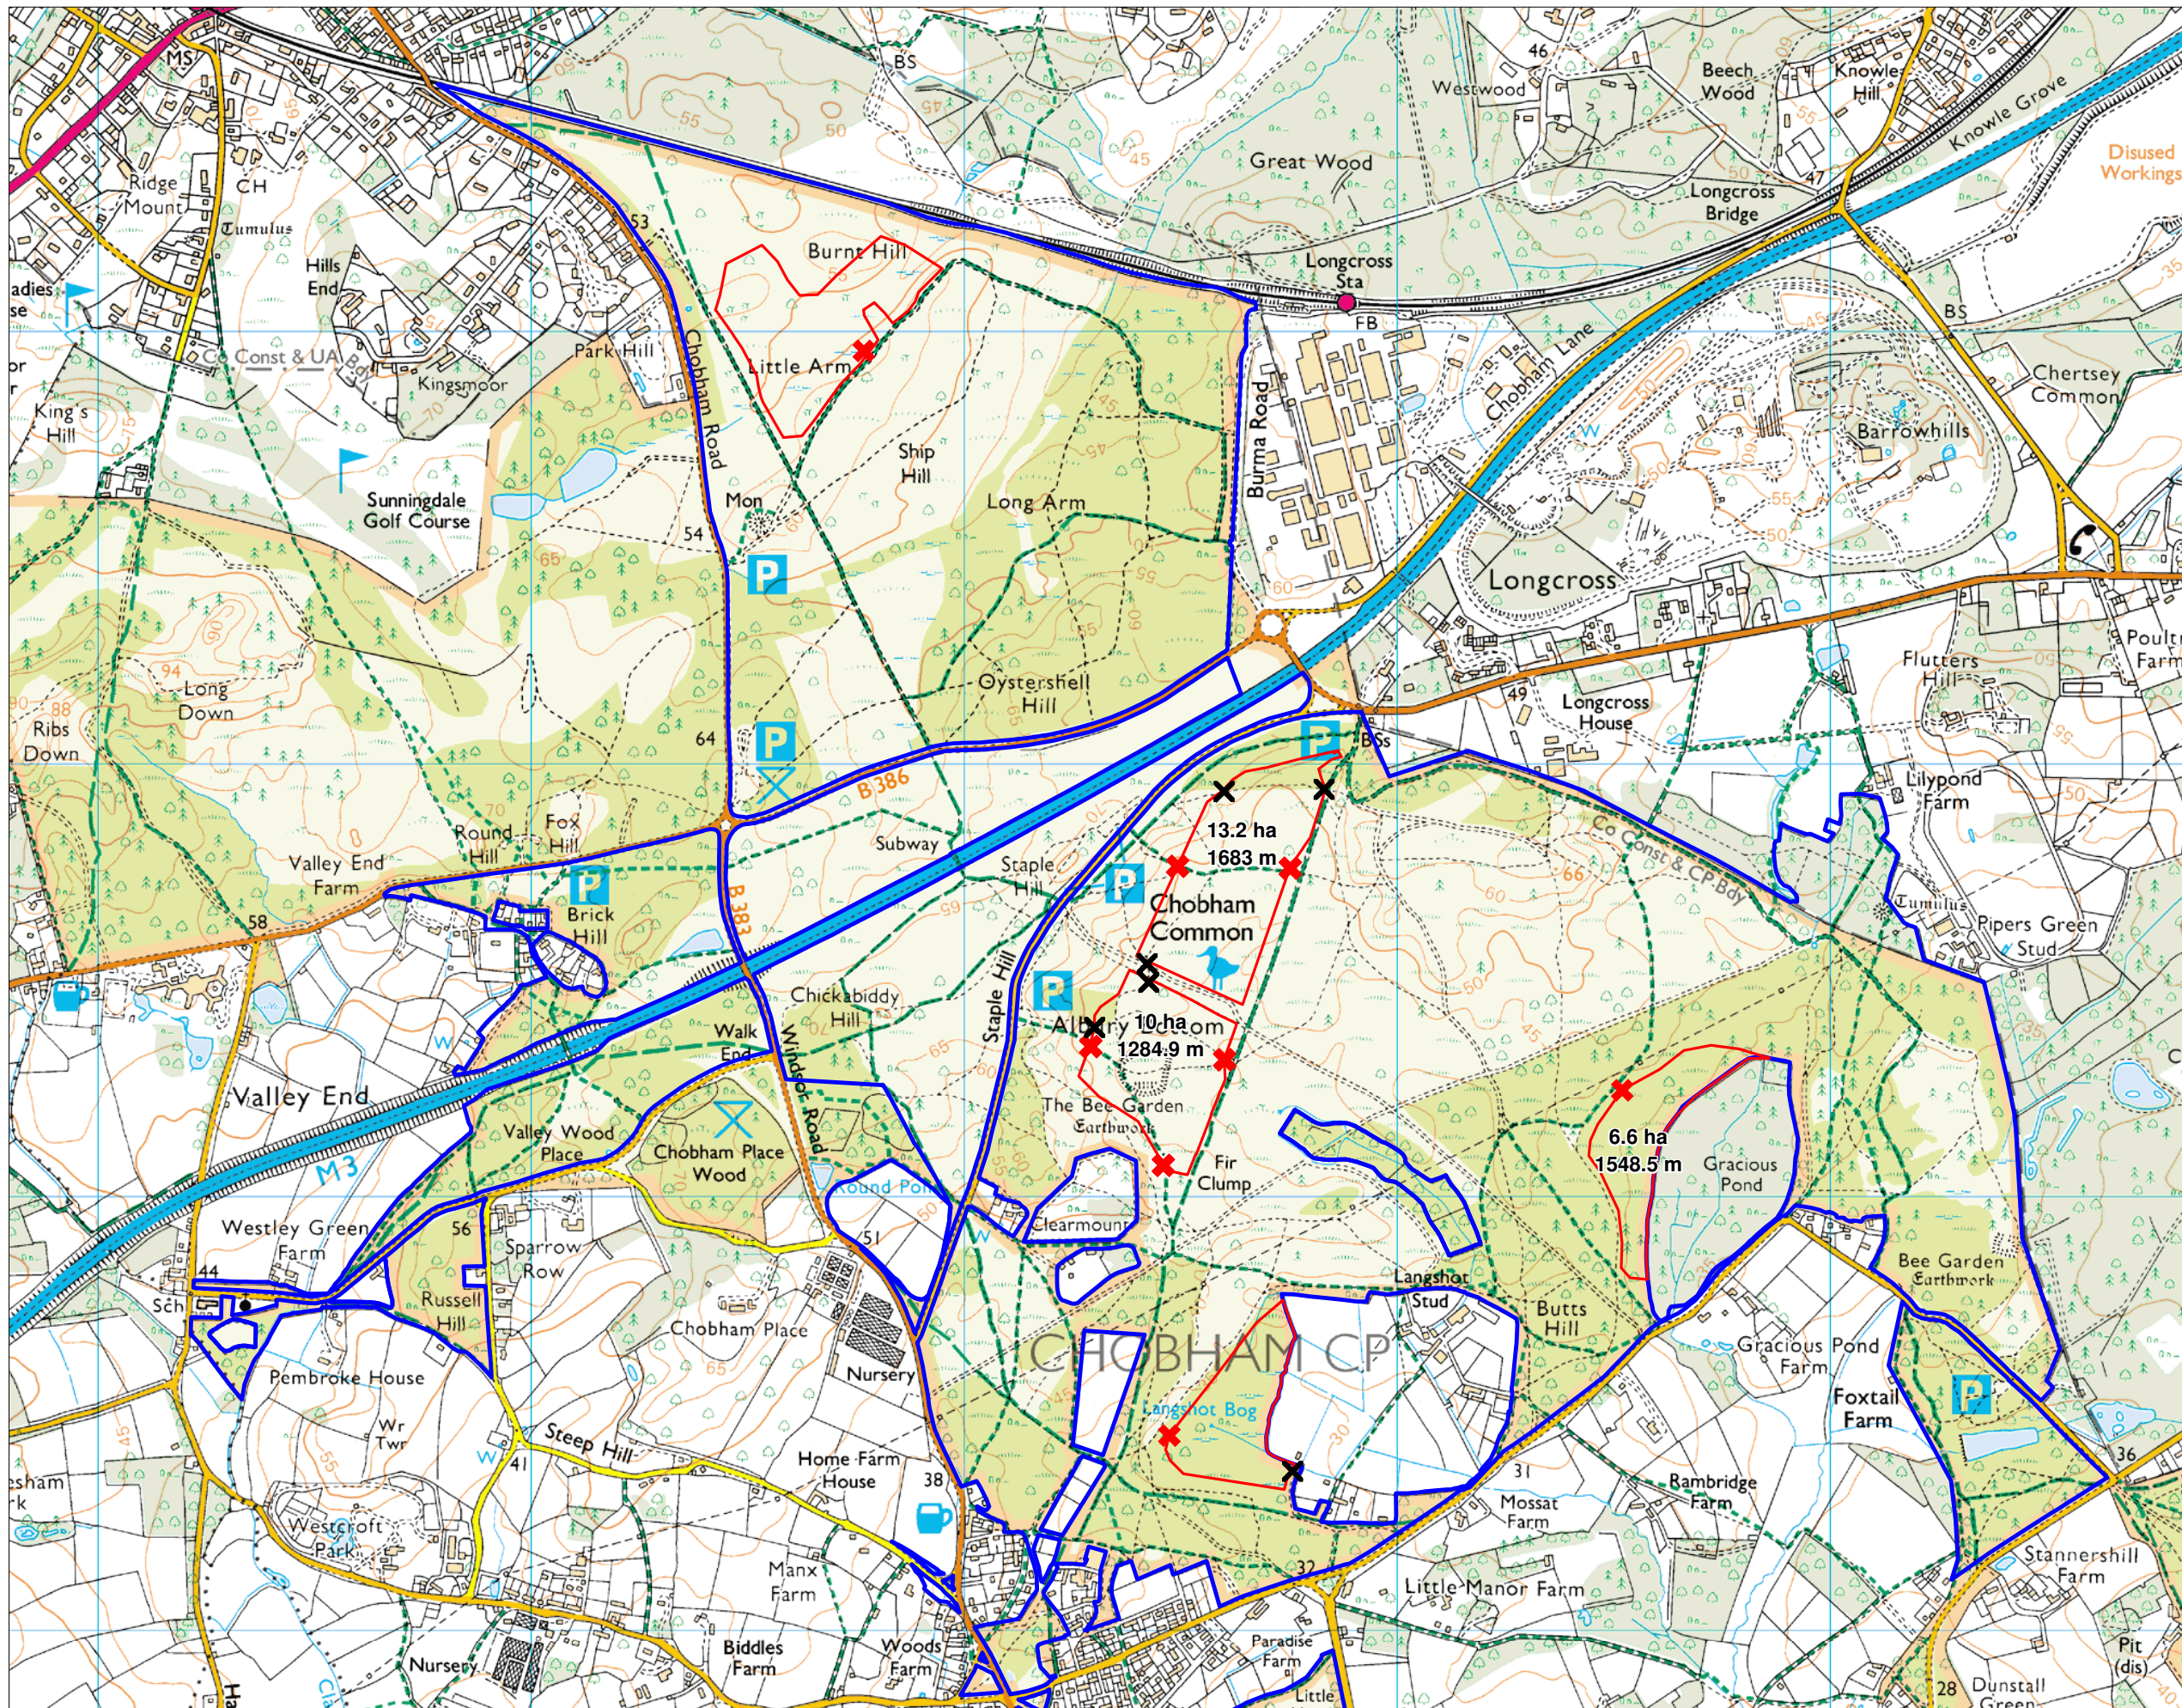

# Chobham Common - Draft indication of temporary grazing enclosures

Scale: 1:15,000

### Key

- Site Boundary
- Electric fence enclosure
- × Squeezes
- ✖ Gate

Under the Commons Act up to 10ha of moveable enclosures is permitted.

Prepared by: Surrey Biodiversity Information Centre  
 Date: 04/12/2009  
 Revision: 26/04/2010  
 File Ref: CCNNR